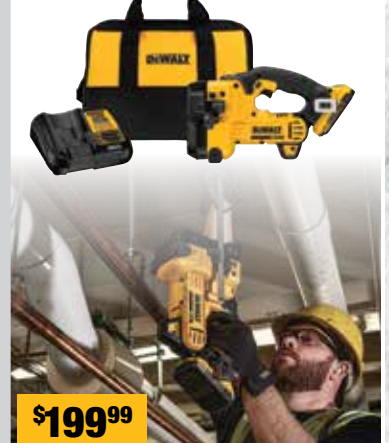

TOOLS FOR THE MECHANICAL AND ELECTRICAL TRADE

MECHANICAL

ELECTRICAL

PLUMBING

**BUY ONE OF THE FOLLOWING KITS,
GET ONE COMPACT RECIP SAW**

DCS367B 20V MAX*
Cordless Compact
Recip Saw (Tool Only)

DCD200D1
20V MAX* XR® Brushless Drain
Snake Kit

$399⁹⁹

DCE151TD1
20V MAX* XR® Brushless
Cable Stripper Kit

$399⁹⁹

DCE400D2
20V MAX* XR® 1" PEX
Expander Tool Kit

$449⁹⁹

DCS350D1
20V MAX* Threaded Rod
Cutter Kit

$199⁹⁹

BUY ONE OF THE FOLLOWING (YOUR CHOICE)

DCS374P2
20V MAX* Brushless
Deep Cut Band Saw Kit

$549⁹⁹

DCE150D1
20V MAX* Cable
Cutting Tool Kit

$999⁹⁹

DCE300M2
20V MAX* Died Cable
Crimping Tool Kit

$3,499⁹⁹

DCE350M2
20V MAX* Cordless
Dieless Cable
Crimping Tool Kit

$3,699⁹⁹

DCE200M2K
20V MAX* Cordless
Press Tool Kit

$2,999⁹⁹

GET ONE WHILE SUPPLIES LAST

DCB1800B
1800 Watt Portable Power Station™
and Simultaneous Battery Charger

DCK290L2
20V MAX* Lithium Ion Hammerdrill /
Impact Driver Combo
Kit (3.0 Ah)